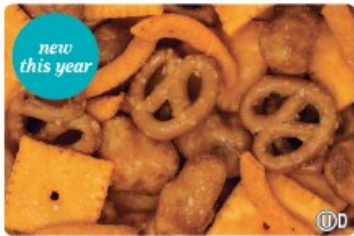

M Cheddar Caramel Crunch $7

Cheese crackers, cheese corn sticks, mini pretzels, caramel cheddar corn puffs. 6.5oz. Bag